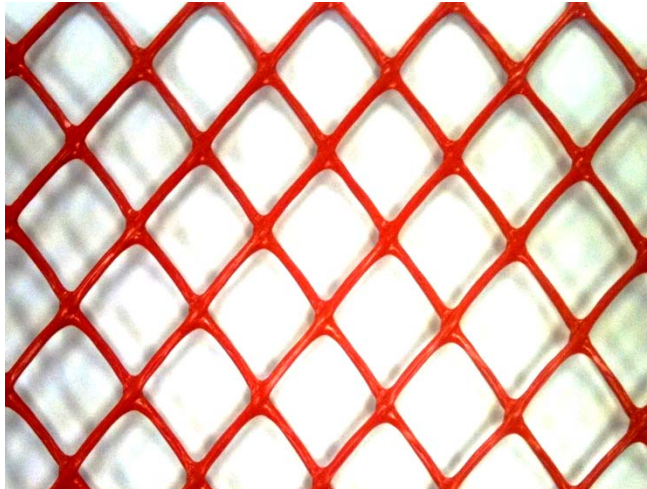

PROTEX [®]

Heavy Duty Diamond Safety Fence
SF1048L-34OR

Roll Size	4' x 100'
Mesh Size	1.25"x1.25"
Lbs. per roll	30 Lbs
Material	High Density Polyethylene
Color	High Visibility Orange
Ultra Violet Resistance	Fully Stabilized
Tensile Strength at Yield	3200 psi
Elongation, at load break	> 500%